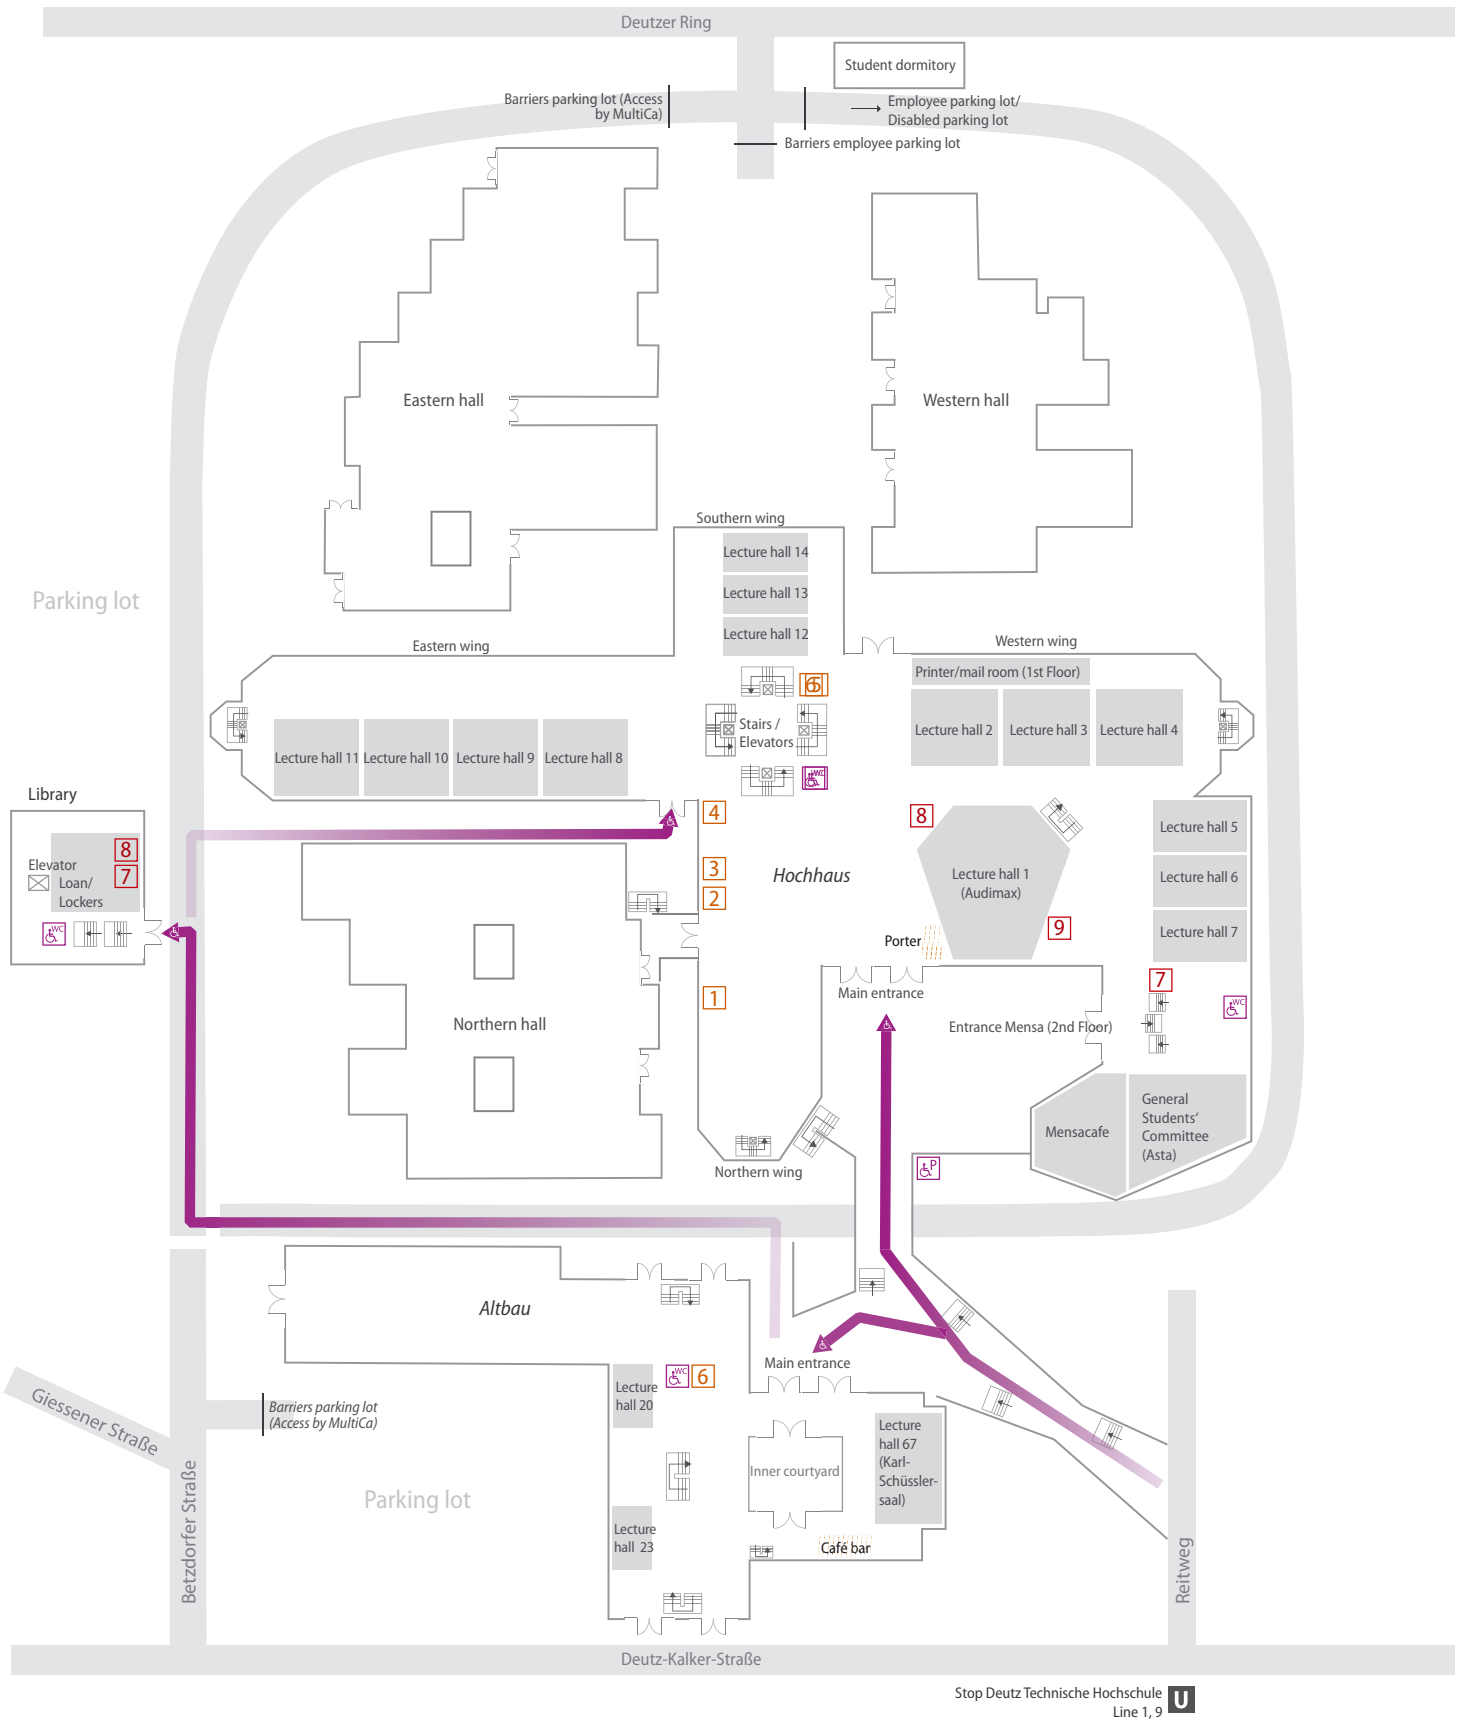

Where do I find what? Deutz Campus

Keys Deutz Campus

1	Studierenden- und Prüfungsservice (Offices of Student and Examination Services Faculties 05, 06, 07, 08, 09, 11 and ITT) Rooms ZN 2-6/7 and ZN 2-8, 2nd Floor	2	International Office Room ZN 2-4, 2nd Floor	3	Career-Service Room ZN 2-3, 2nd Floor	4	Nebenjob-Service Room ZN 2-1, 2nd Floor	5	Baby-care room Room S2-R4, 2nd Floor (Key from porter)
6	Changing room, disabled toilet, Room 40	7	MultiCa stations (Stairs to cafeteria and entrance area library)	8	Validating station (Hochhaus foyer and entrance area library)	9	Copy station (Hochhaus foyer)		