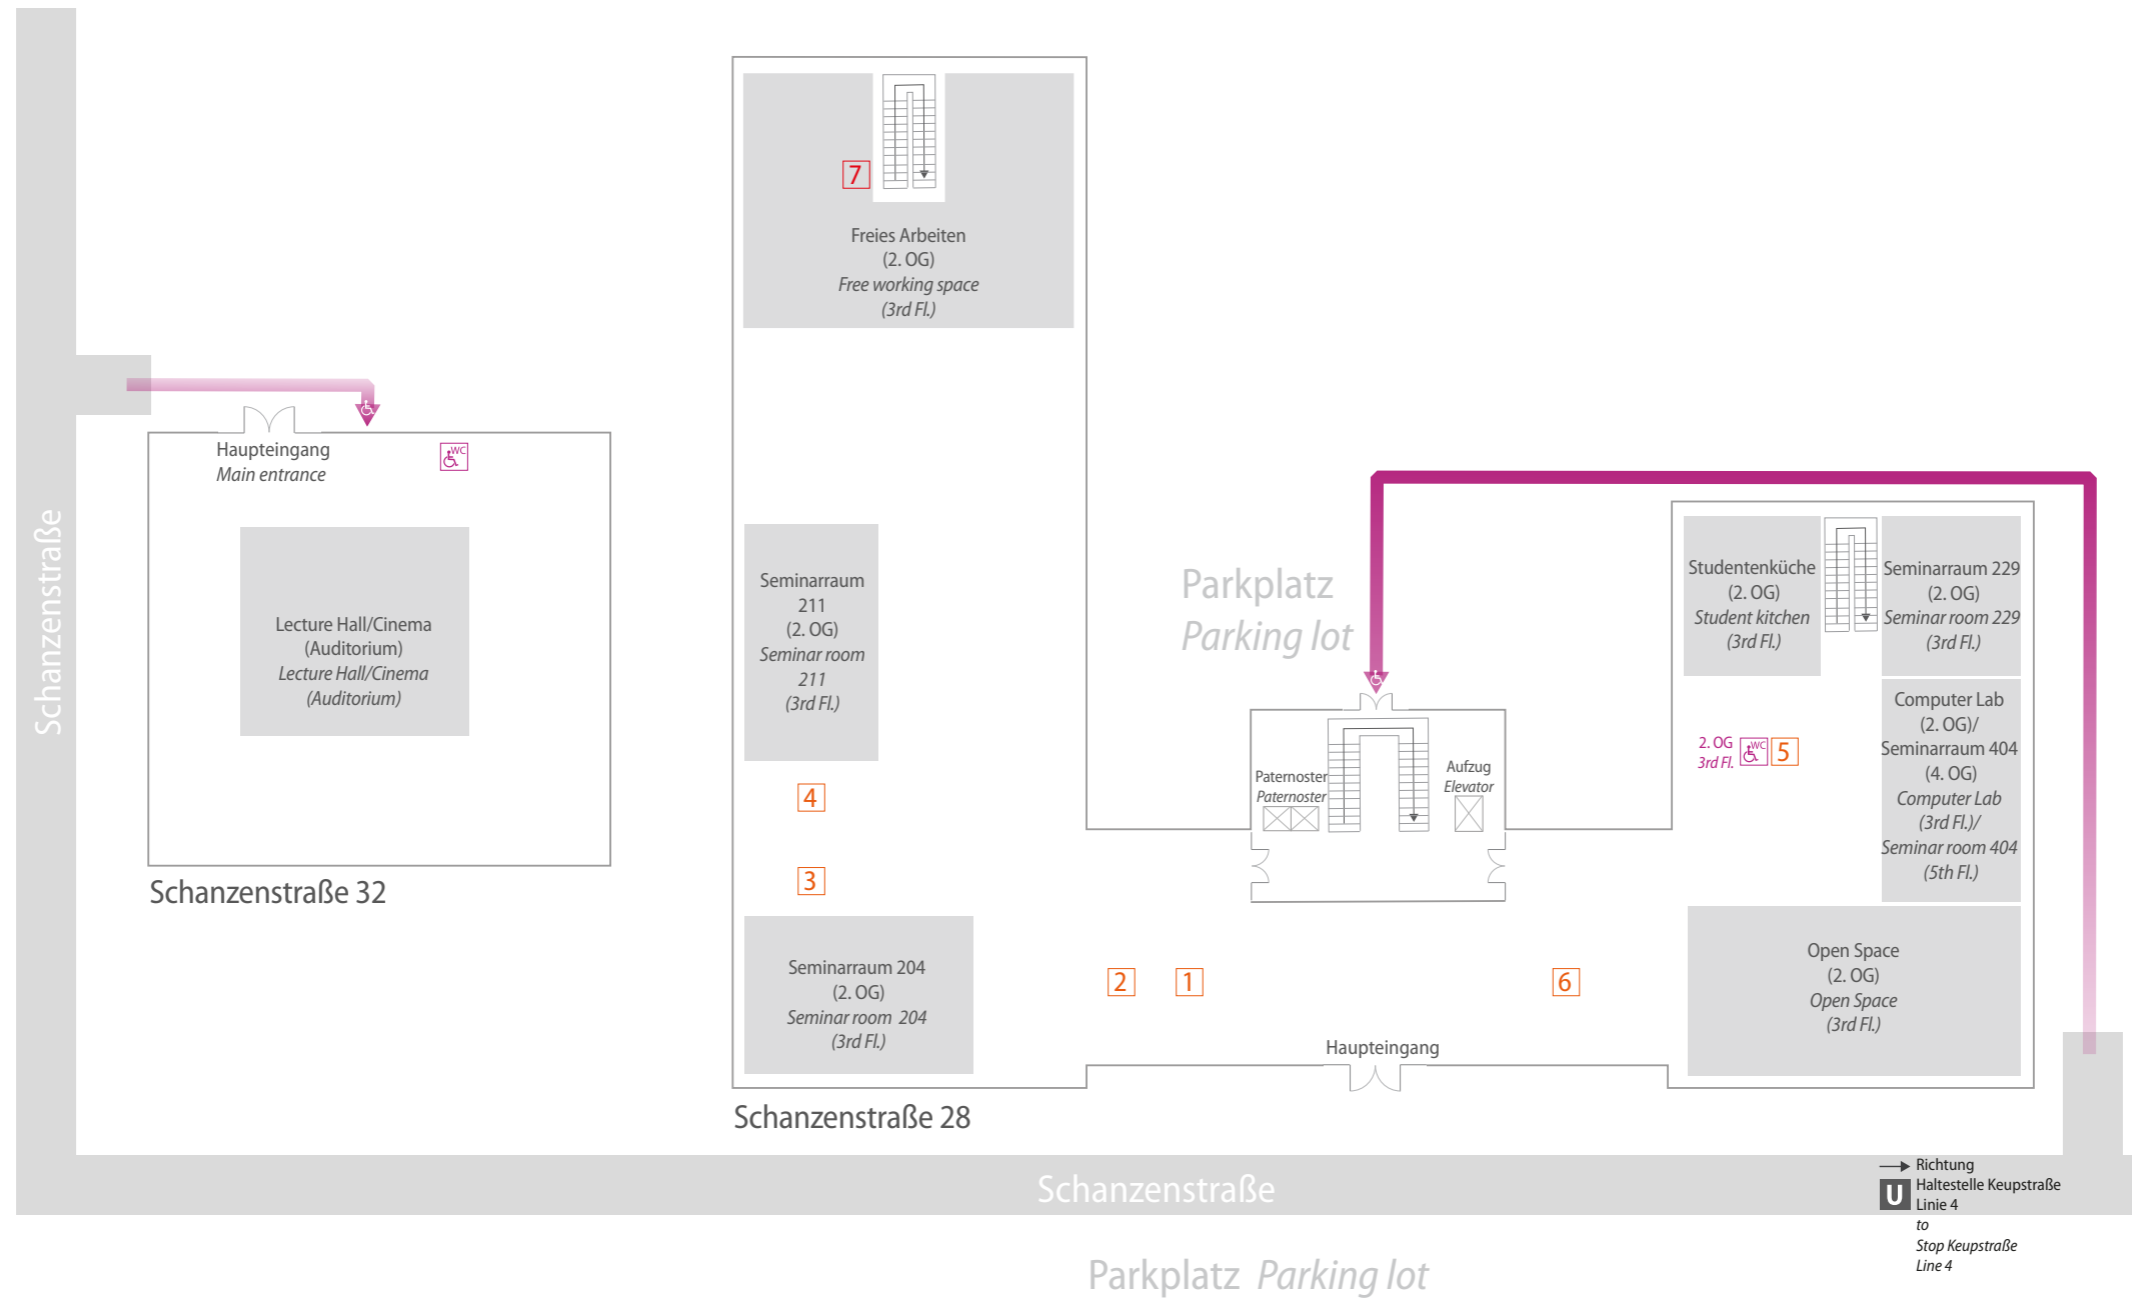

Wo finde ich was? *Where do I find what?*

Standort Mülheim

Legende Standort Mülheim Keys Mülheim Site

1	Institutssekretariat CGL Raum 201, 2. Etage Institute Office Room 201, 3rd Floor	2	Serverraum, Raum 202 2. Etage Server room, Room 202 3rd Floor	3	Tonstudio Raum 205/206, 2. Etage Recording Studio Rooms 205/206, 3rd Floor	4	AV-Suite Raum 208/209, 2. Etage AV-Suite Rooms 208/209, 3rd Floor
5	Wickelraum, Behinderten-WC Raum 228, 2. Etage Changing Room, disabled toilet Room 228, 3rd Floor	6	Inkubator Räume 412 und 413, 4. Etage Incubator Rooms 412/413, 5th Floor	7	MultiCa-Station, 2. Etage MultiCa station, 3rd Floor		