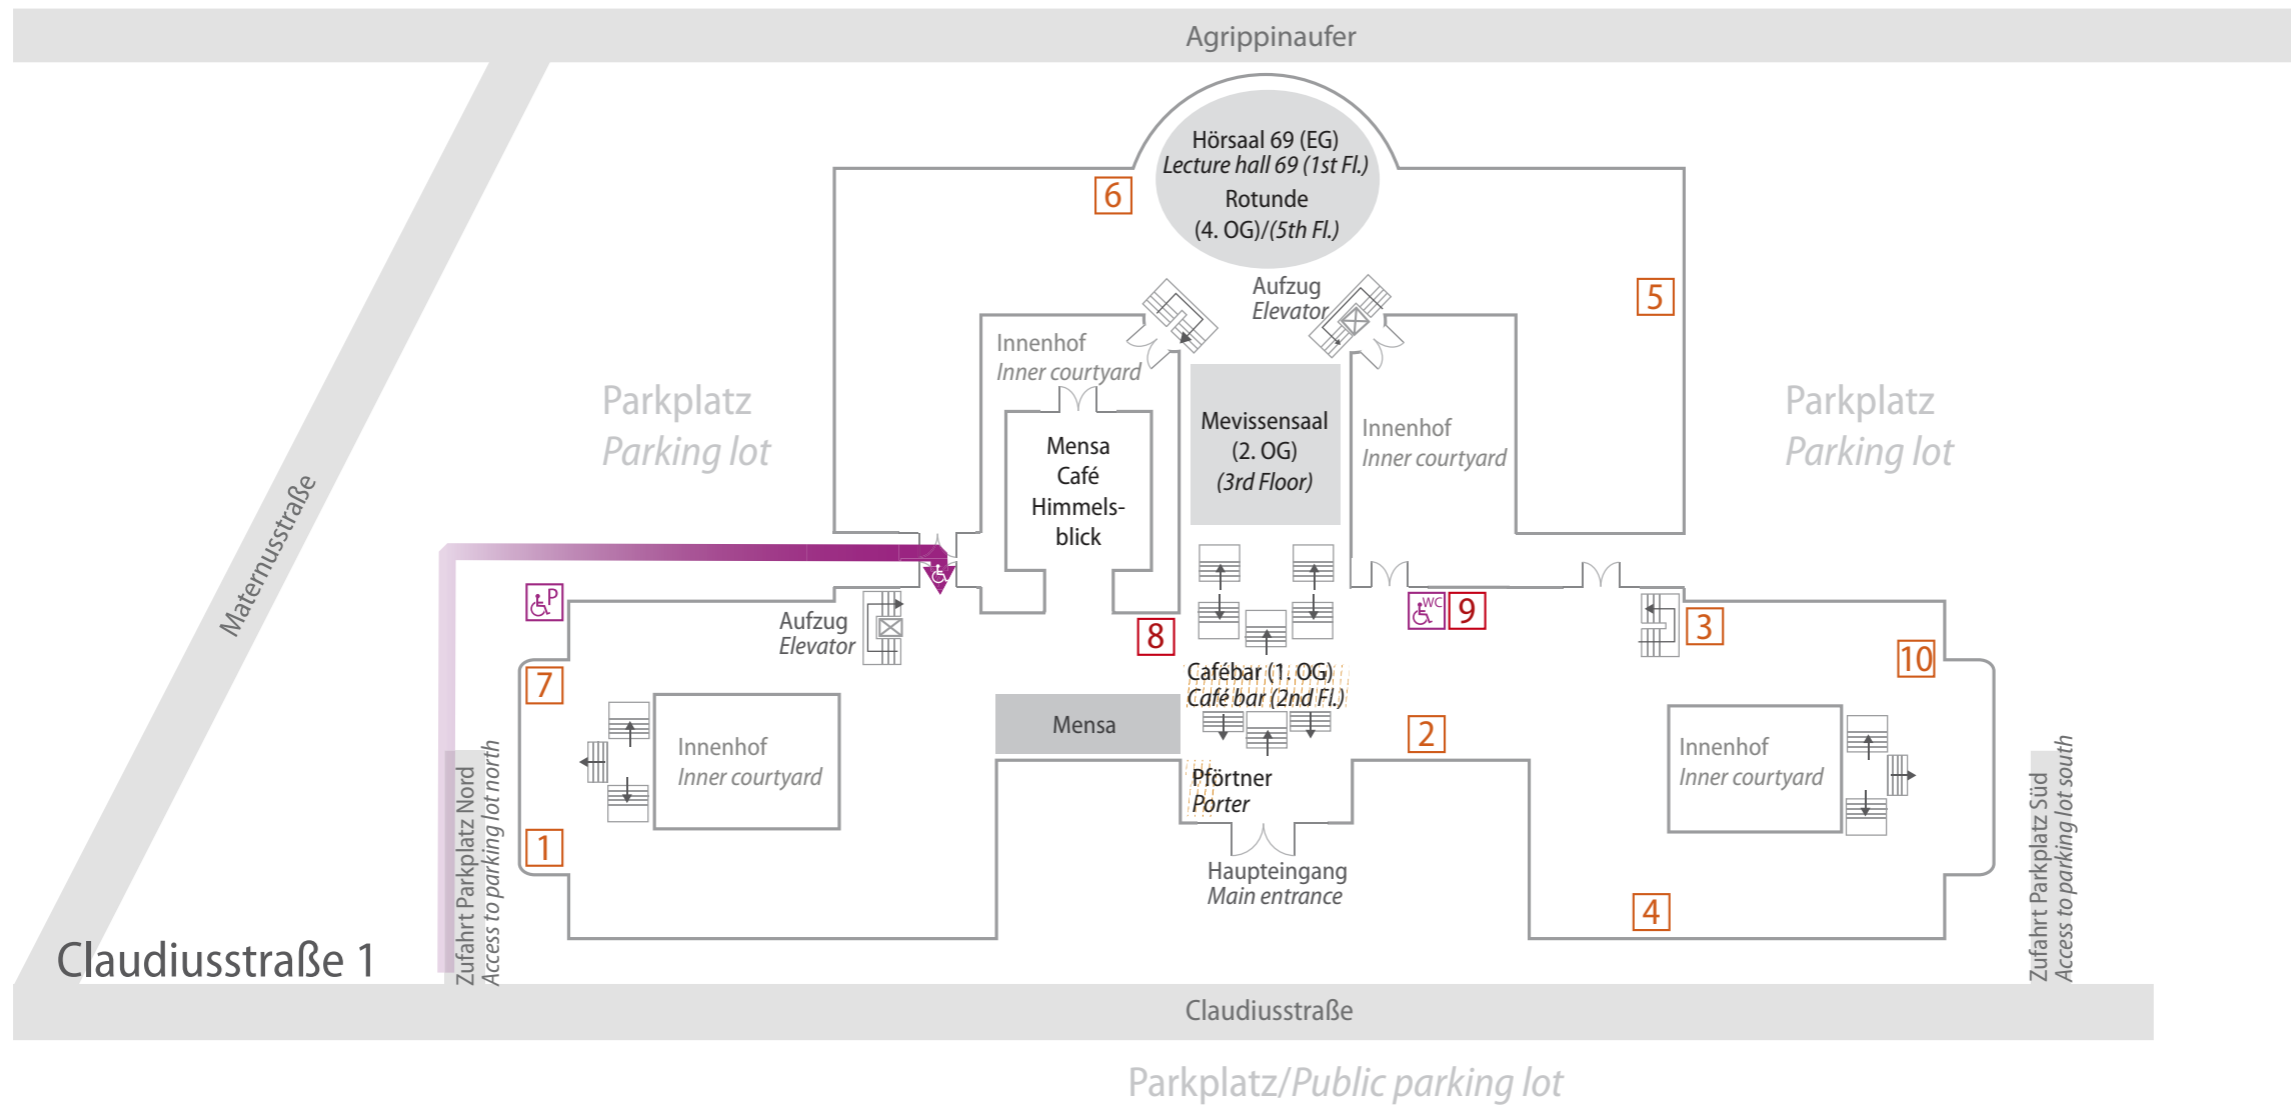

## Campus Südstadt, Claudiusstraße

### Legende Claudiusstraße *Keys Claudiusstraße*

1	Zentrale Studienberatung Raum E1.13, Erdgeschoss <i>Central Academic Advising Office Room E1.13, 1st Floor</i>	2	Studienbüro Fakultät 01, 02, 03, 04 und CGL Räume F1.41, F1.41a, F1.41b, EG <i>Offices of Student and Examination Services, Faculties 01, 02, 03, 04 and CGL Rooms F1.41, F1.41a and F1.41b, 1st Fl.</i>	3	Referat für Internationale Angelegenheiten Raum A1.56, Erdgeschoss <i>Department of International Affairs Room A1.56, 1st Floor</i>	4	Nebenjob-Service Raum A1.47a, Erdgeschoss <i>Room A1.47a, 1st Floor</i>	5	Feedback-Management Raum 4.272 1. Zwischenebene <i>Room 4.272 1st Mezzanine floor</i>
6	Wickel-, Still- u. Ruheraum D1.133, 1. Etage (Schlüssel beim Pförtner) <i>Baby-care room D1.133, 2nd Floor (Key from porter)</i>	7	Studierende mit Beeinträchtigung Raum E1.17, Erdgeschoss <i>Students with disabilities Room E1.17, 1st Floor</i>	8	MultiCa-Station EG neben Mensa <i>MultiCa station 1st Floor opposite canteen</i>	9	Validierungsstation EG, gegenüber der Studienbüros <i>Validation station 1st Floor opposite office of Student Services</i>	10	AStA Raum 4.404, 4. Etage <i>General Students' Committee Room 4.404, 5th Floor</i>